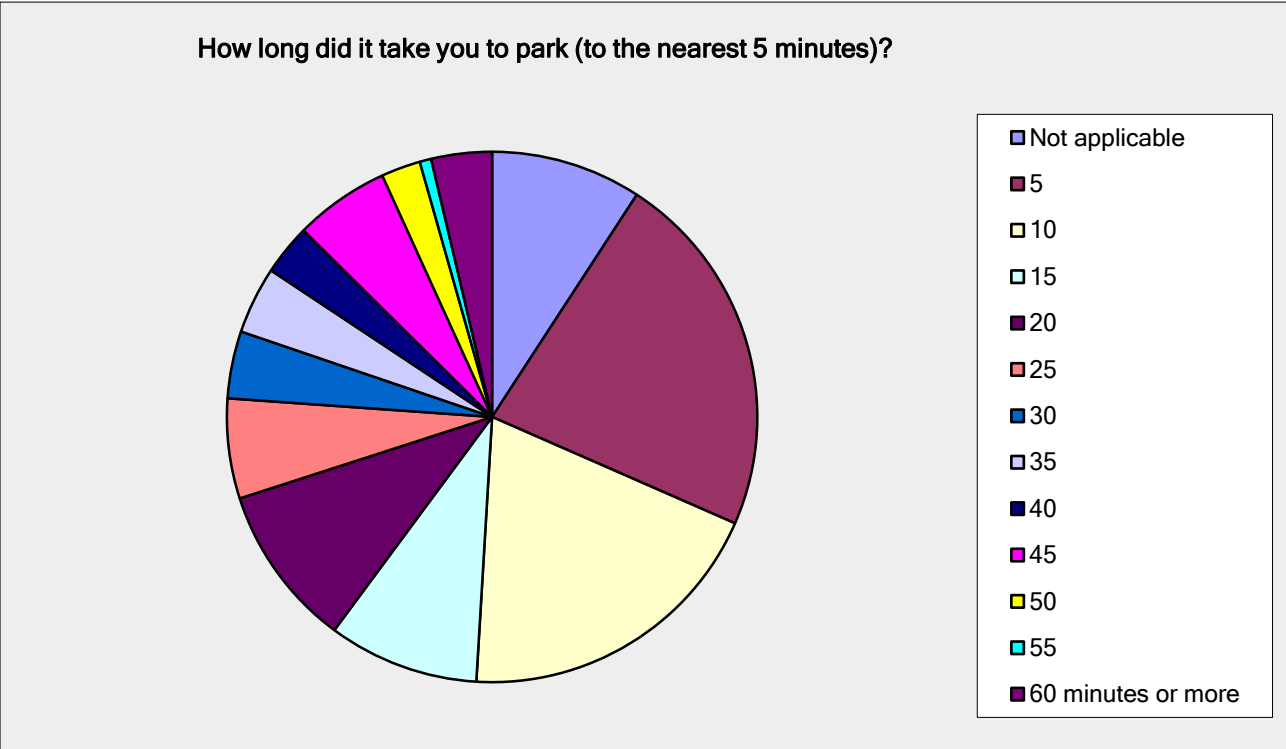

Time taken to park at hospitals in Oxford

Average time taken to park (minutes): 20.07